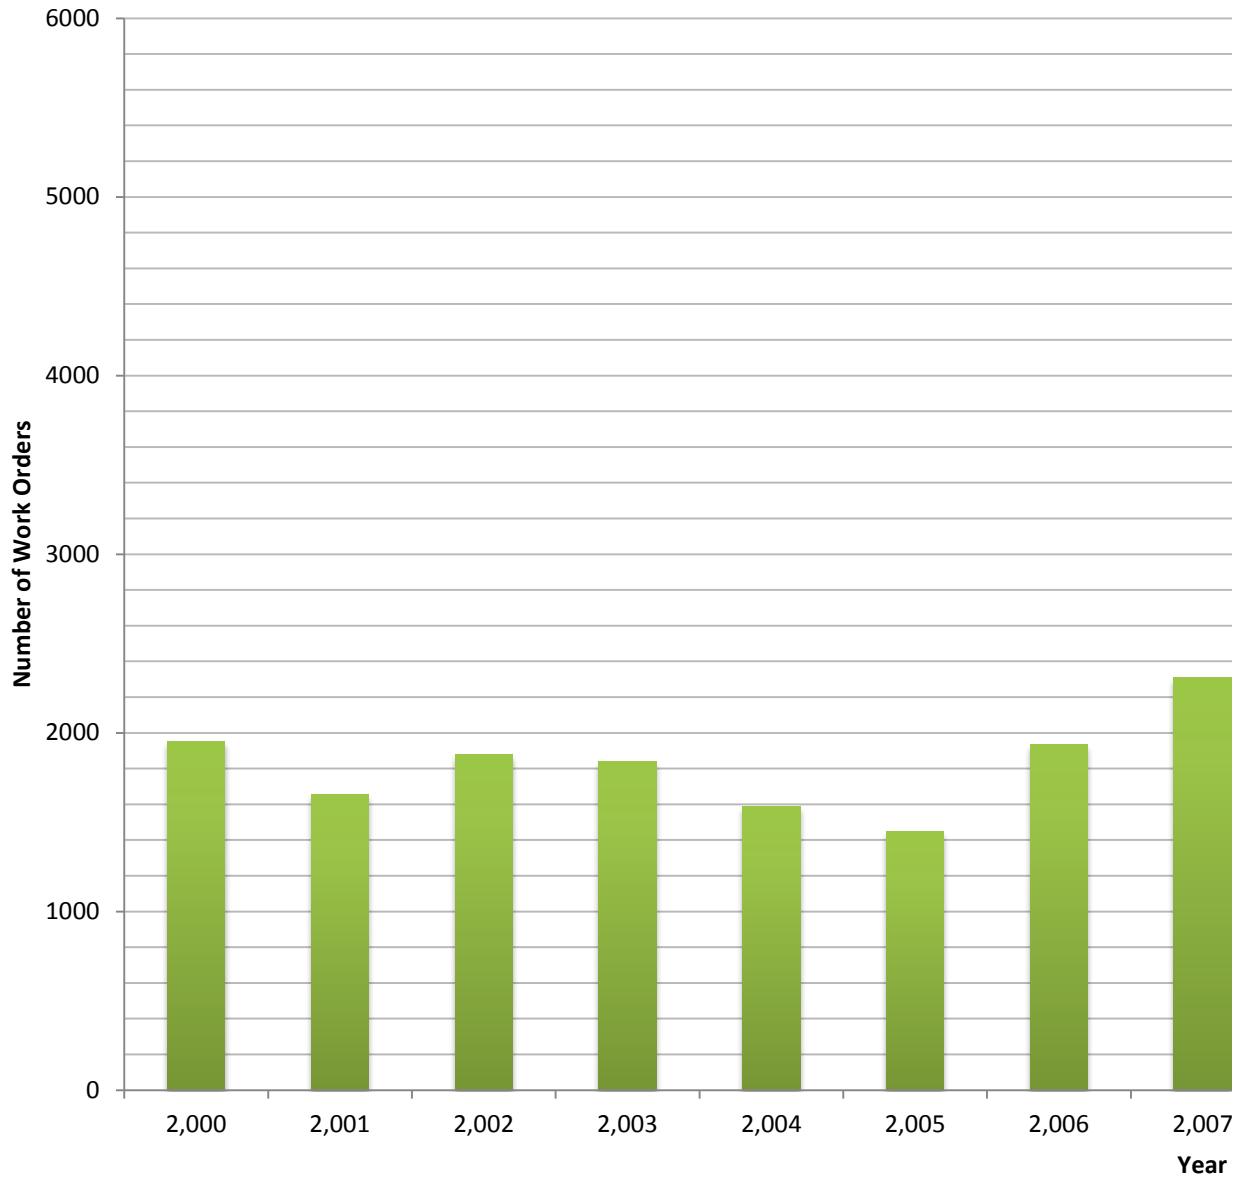

Work Orders per Year

ar for Lights